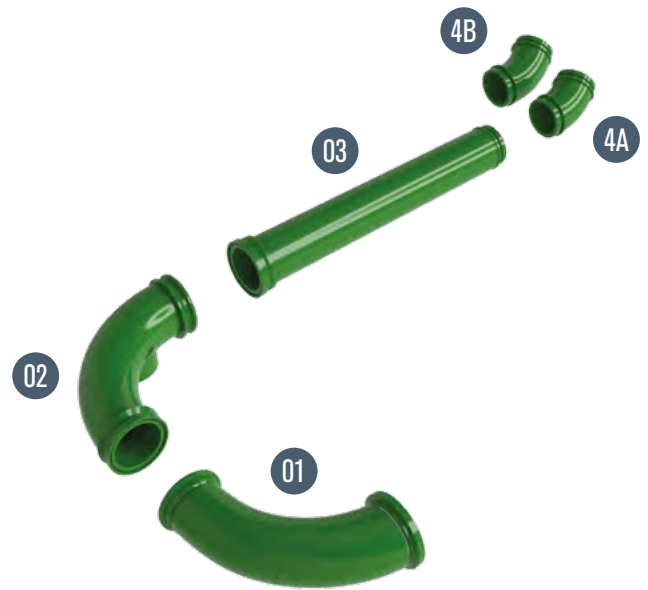

BACK END KITS BACK END KITS

SERMAC SERMAC

Sermac Truck Pump Kit - Type 1
Kit ricambi per Pompa Sermac - Tipo 1

REF	DESCRIPTION	PART NUMBER Codice MN	PART NUMBER Codice LLN	PART NUMBER Codice LLH
1	Elbow MN 175FZ70/1SOMZ60 90G EXIT	S2031077	/	/
2	Elbow MN 1S0FZ60/1SOMZ60 90G EXIT	S2031075	/	/
3	REDU 150FZ60/125SCSS L1070	S2030636	S2030554	/
4A	Elbow 55 35G R235	S2030376	S2030343	S2007997
4B	Elbow 1255C 426 R315	S2030377	S2030344	S2030310